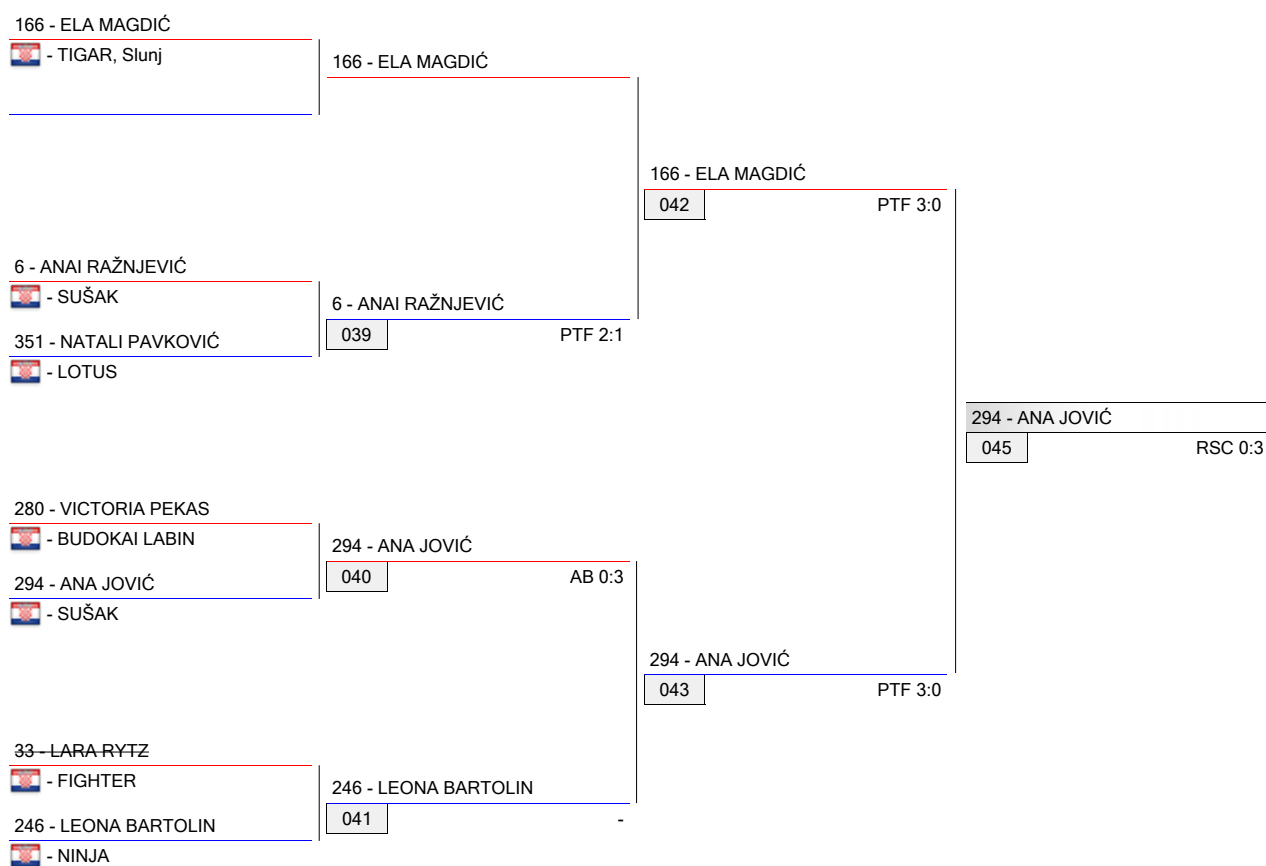

1. PAOLA TOMRECAJ, PRETORIAN

2. ELENA LJUBEK, ZMAJ

3.

3. MIHAELA TOPALLI, PRETORIAN

Score keeper

Controllor

Tatami manager

LC - Starije kadetkinje-55 (LC-SKAD-Ž-55)

Borilište - 2

- | |
|-----------------------------|
| 1. ANA JOVIĆ, SUŠAK |
| 2. ELA MAGDIĆ, TIGAR, Slunj |
| 3. LEONA BARTOLIN, NINJA |
| 3. ANAI RAŽNJEVIĆ, SUŠAK |

Score keeper

Controllor

Tatami manager