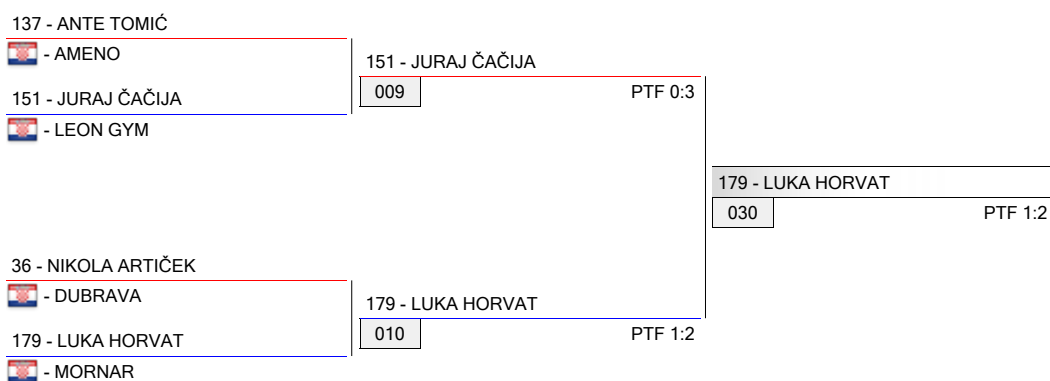

K1 - Juniori -60 (K1-JUN-M-60)

Borilište - R1

1. LUKA HORVAT, MORNAR
2. JURAJ ČAČIJA, LEON GYM
3. NIKOLA ARTIČEK, DUBRAVA
3. ANTE TOMIĆ, AMENO

Score keeper

Controllor

Tatami manager