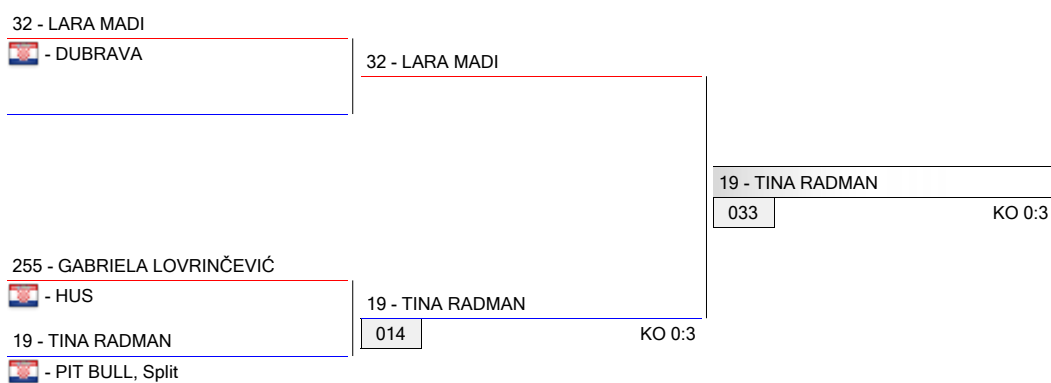

2. KARLA GRBEŠIĆ, HUS

**K1 - Juniorke -56 (K1-JUN-Ž-56)**

Borilište - R1

157 - MIHAELA ANIĆ

 - MORNAR

20 - LEE LALIĆ

 - PIT BULL, Split

20 - LEE LALIĆ

028

KO 0:3

Score keeper

Controller

Tatami manager

1. LEE LALIĆ, PIT BULL, Split

2. MIHAELA ANIĆ, MORNAR

**K1 - Juniorke -65 (K1-JUN-Ž-65)**

Borilište - R1

- |                                 |
|---------------------------------|
| 1. TINA RADMAN, PIT BULL, Split |
| 2. LARA MADI, DUBRAVA           |
| 3. GABRIELA LOVRINČEVIĆ, HUS    |
| 3.                              |