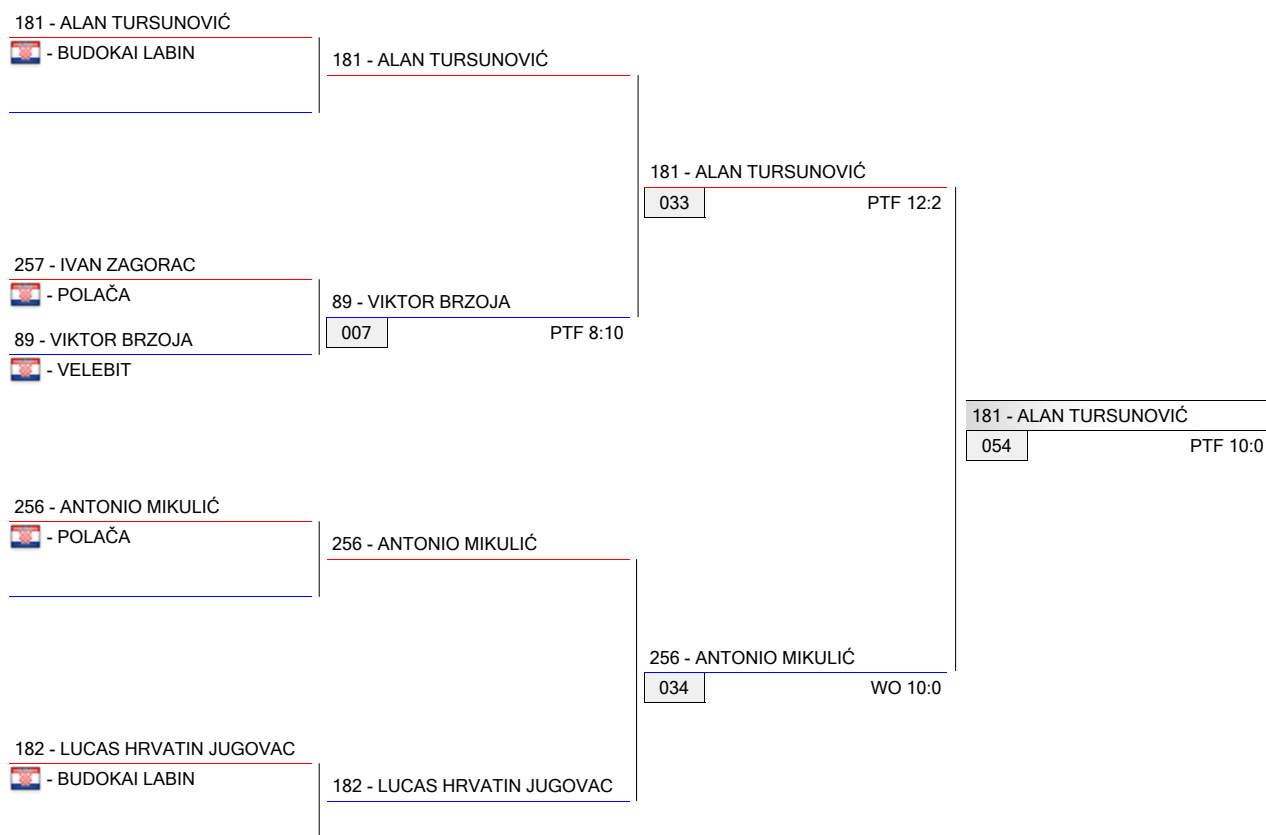

PF - Stariji kadeti-69 (PF-SKAD-M-69)

Borilište - 1

1. ALAN TURSUNOVIĆ, BUDOKAI LABIN
2. ANTONIO MIKULIĆ, POLAČA
3. VIKTOR BRZOJA, VELEBIT
3. LUCAS HRVATIN JUGOVAC, BUDOKAI LABIN

Score keeper

Controller

Tatami manager