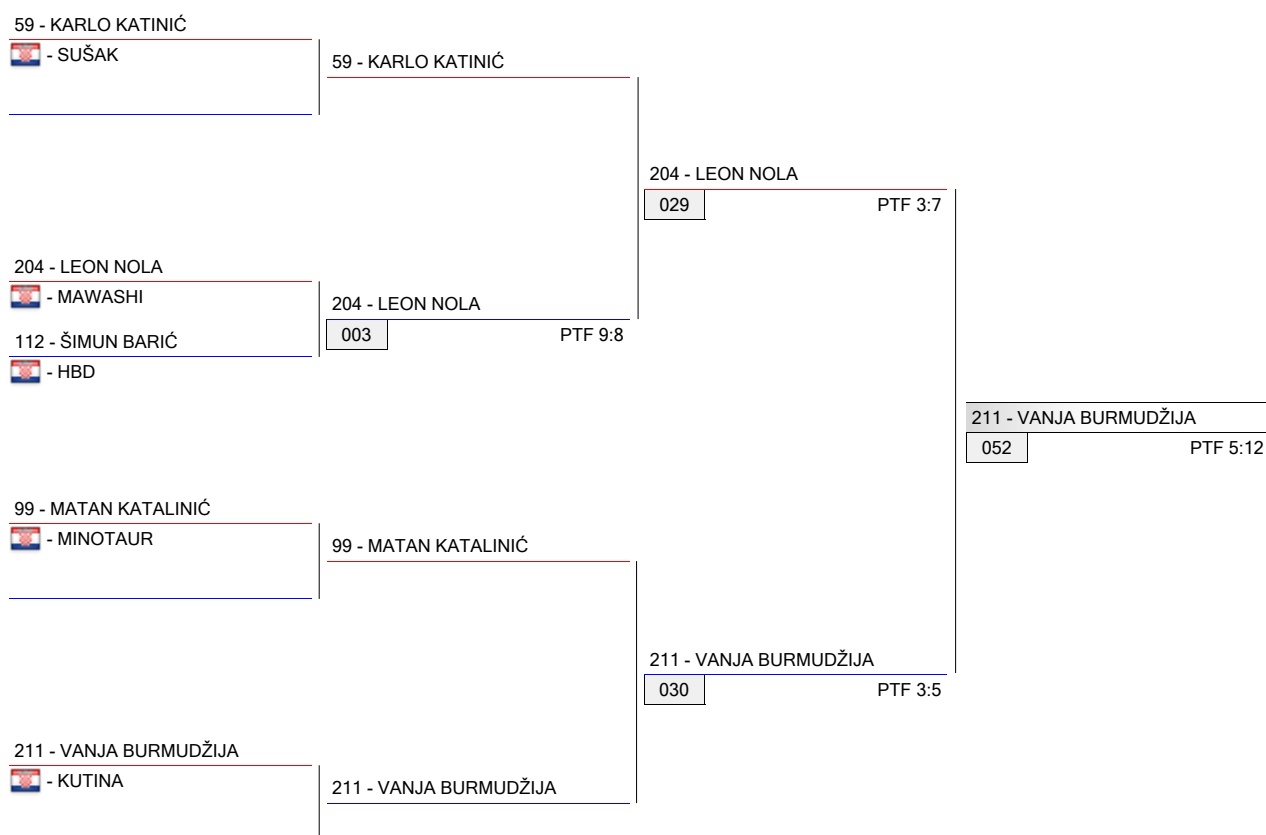

PF - Stariji kadeti-52 (PF-SKAD-M-52)

Borilište - 1

1. VANJA BURMUDŽIJA, KUTINA
2. LEON NOLA, MAWASHI
3. MATAN KATALINIĆ, MINOTAUR
3. KARLO KATINIĆ, SUŠAK

Score keeper

Controllor

Tatami manager